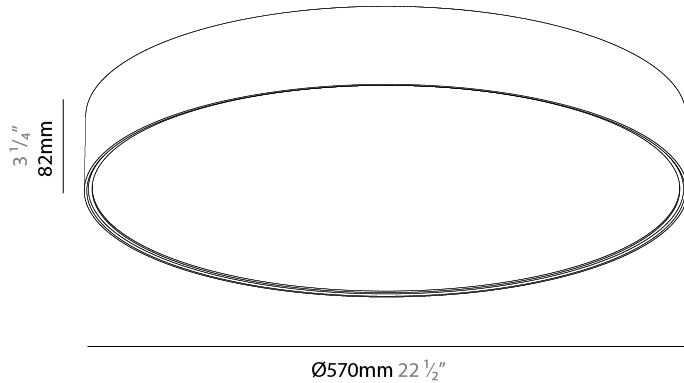

SIGN EVO SURFACE

A3D427-

base number	LED Dimming	Finishes (Diamond)	Finishes (Triangle)	Diffuser Options

1. To build a product code in our configurator select the specify button on the base model # product page
2. To build a manual product code on this datasheet choose from the options listed below in blue font and add the suffix to the base model #

GENERAL

Series: Sign EVO
Partner: Prolicht
Division: Architectural
Installation: Surface
Product Type: Ceiling Surface
Mounting Location: Ceiling
Light Distribution: Direct

PHYSICAL

Shape: Round
Diameter (mm): 570
Diameter (in): 22 7/16
Height (mm): 82
Height (in): 3 1/4
Weight (kg): 6.5
Diffuser: PMMA - Opal / Microprism / Clear Microprism
Fixture Finish: SSR / BKV / CWI / CRY / HAB / UFT / ITA / RUA / FTG / MYG / LOD / PUS / FRO / FUP / KIA / POP / BLS / SPG / MEY / GOH / CHC / COM / ABZ / JAG / OBR / MOS / ROR
Fixture Material: PMMA / Extruded Aluminum / Steel

ELECTRICAL

Lamp Type: LED (Zhaga Standard)
Input Wattage (W): 53.1
Total Output Wattage (W): 48.2
Dimming: DALI Dimming / MATTER Dimming
Driver Included: Yes
Driver Location: Integrated
Driver Type: Constant Current - Universal
Driver Class: Class 2
Input Voltage (V): 120

LED

Color Temperature (°K): 2700-6500 Tunable White
Max. Delivered Lumen (lm): Max 7784
Nominal Lumen (lm): Mxa 8870
CRI: >90 CRI
Lamp Life (hrs): 50000

OPTICAL

RATINGS AND CERTIFICATIONS

Certified By: Certified for North American Standards
IP rating: IP40