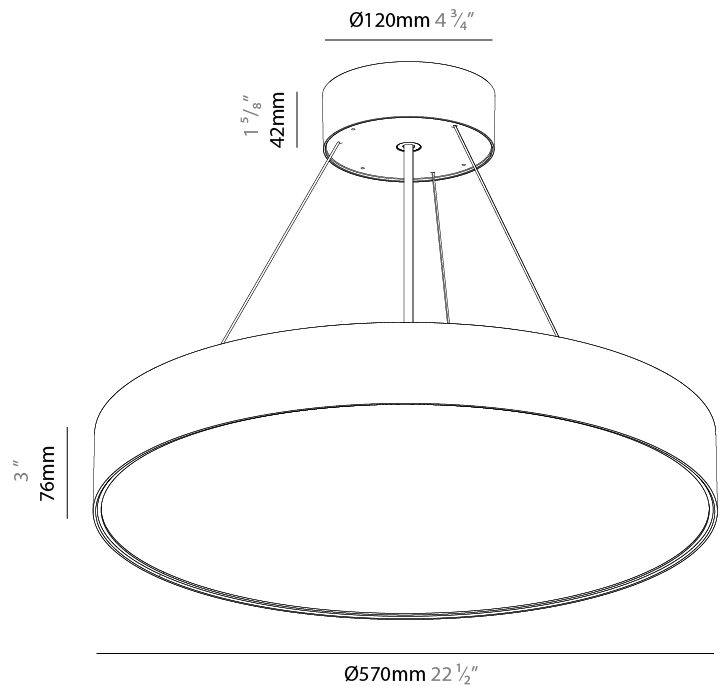

1. To build a product code in our configurator select the specify button on the base model # product page
2. To build a manual product code on this datasheet choose from the options listed below in blue font and add the suffix to the base model #

GENERAL

Series: Sign EVO
Partner: Prolicht
Division: Architectural
Installation: Suspension
Product Type: Pendant
Mounting Location: Ceiling
Light Distribution: Direct / Indirect

PHYSICAL

Shape: Round
Diameter (mm): 570
Diameter (in): 22 7/16
Height (mm): 82
Height (in): 3 1/4
Weight (kg): 6.5
Diffuser: PMMA - Opal / Microprism / Clear Microprism
Fixture Finish: SSR / BKV / CWI / CRY / HAB / UFT / ITA / RUA / FTG / MYG / LOD / PUS / FRO / FUP / KIA / POP / BLS / SPG / MEY / GOH / CHC / COM / ABZ / JAG / OBR / MOS / ROR
Fixture Material: PMMA / Extruded Aluminum / Steel
Cable Details: 2000mm or 6000mm Transparent Cable

ELECTRICAL

Lamp Type: LED (Zhaga Standard)
Input Wattage (W): 34.4
Total Output Wattage (W): 30.9
Dimming: Non-Dimmable
Driver Included: Yes
Driver Location: Integrated
Driver Type: Constant Current - Universal
Driver Class: Class 2
Input Voltage (V): 120

LED

Color Temperature (°K): 2700 / 3000 / 3500 / 4000
Max. Delivered Lumen (lm): Max 5440 (3302 Dir / 2137 Ind)
Nominal Lumen (lm): Mxa 6264
CRI: >90 CRI
Lamp Life (hrs): 50000

OPTICAL

RATINGS AND CERTIFICATIONS

Certified By: Certified for North American Standards
IP rating: IP40
Glare Rating: ≤ 19