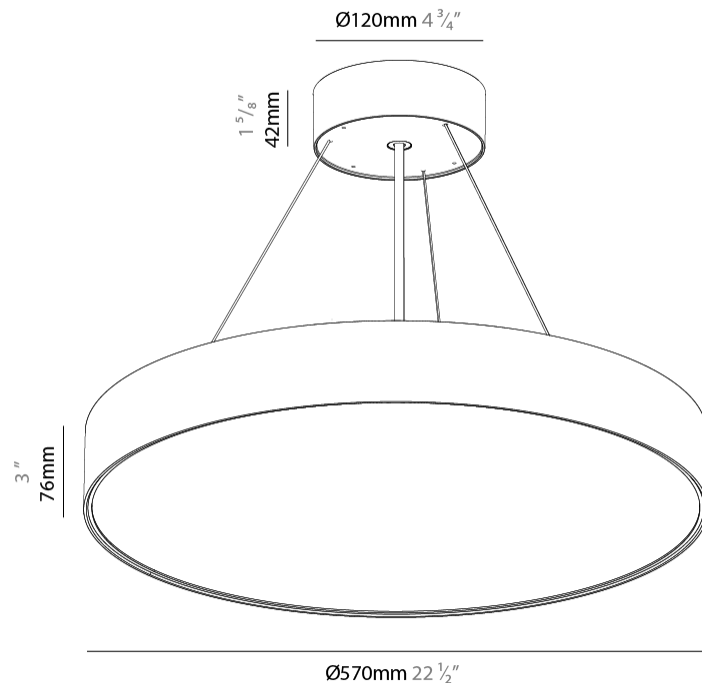

GENERAL

Series: Sign EVO
Partner: Prolicht
Division: Architectural
Installation: Suspension
Product Type: Pendant
Mounting Location: Ceiling
Light Distribution: Direct

PHYSICAL

Shape: Round
Diameter (mm): 570
Diameter (in): 22 7/16
Height (mm): 82
Height (in): 3 1/4
Weight (kg): 6.5
Diffuser: PMMA - Opal / Microprism / Clear Microprism
Fixture Finish: SSR / BKV / CWI / CRY / HAB / UFT / ITA / RUA / FTG / MYG / LOD / PUS / FRO / FUP / KIA / POP / BLS / SPG / MEY / GOH / CHC / COM / ABZ / JAG / OBR / MOS / ROR
Fixture Material: PMMA / Extruded Aluminum / Steel
Cable Details: 2000mm or 6000mm Transparent Cable

ELECTRICAL

Lamp Type: LED (Zhaga Standard)
Input Wattage (W): 52.6
Total Output Wattage (W): 45.7
Dimming: Tri-Mode (Non-Dimming and Phase Dimming (120Vac only) and 0-10V Dimming)
Driver Included: Yes
Driver Location: Integrated
Driver Type: Constant Current - Universal
Driver Class: Class 2
Input Voltage (V): 120
Constant Current (mA): 350mA
Upon Request: MATTER Dimming / DALI Dimming (Remote)

LED

Color Temperature (°K): 2700 / 3000 / 3500 / 4000
Max. Delivered Lumen (lm): Max 8256
Nominal Lumen (lm): Mxa 9408
CRI: >90 CRI
Lamp Life (hrs): 50000

OPTICAL

RATINGS AND CERTIFICATIONS

Certified By: Certified for North American Standards
IP rating: IP40

PROJECT	_____
TYPE	_____
SPECIFIER	_____
QUANTITY	_____
DATE	_____